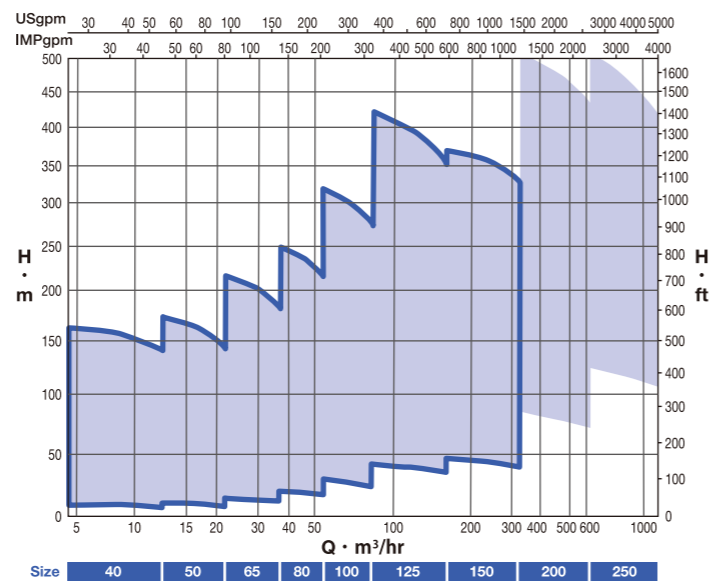

Performance Range

■ MMK, MML
 □ MMK-E, MML-E

50Hz-2P (3,000min⁻¹)

50Hz-4P (1,500min⁻¹)

60Hz-2P (3,600min⁻¹)

60Hz-4P (1,800min⁻¹)

MMK MML

Horizontal Multistage Ring Section Pump