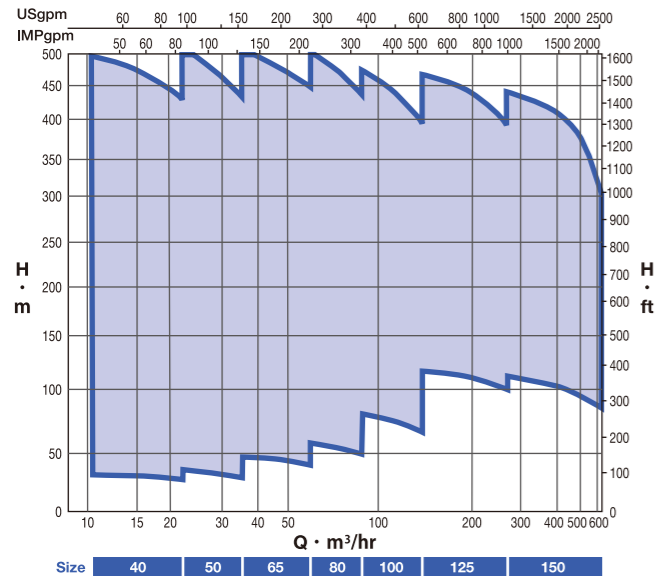

Performance Range

■ MMK, MML
 □ MMK-E, MML-E

50Hz-2P (3,000min⁻¹)

50Hz-4P (1,500min⁻¹)

60Hz-2P (3,600min⁻¹)

60Hz-4P (1,800min⁻¹)

MMK MML

Horizontal Multistage Ring Section Pump