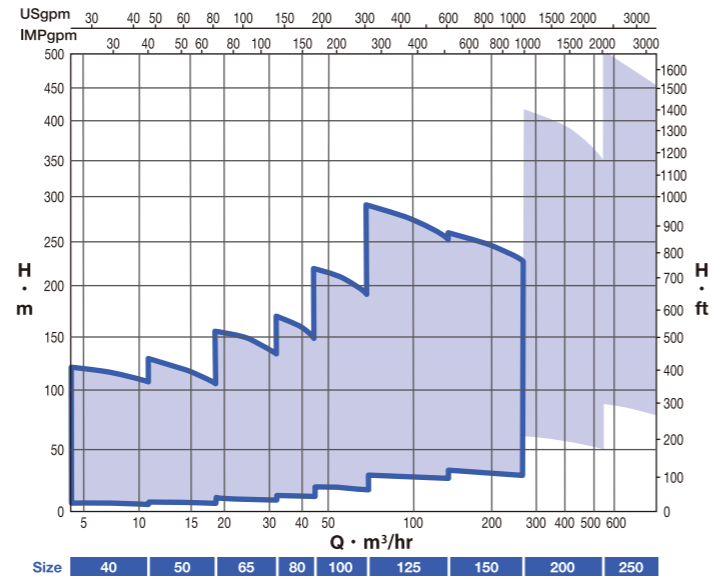

Performance Range

■ MMK, MML
 □ MMK-E, MML-E

50Hz-2P (3,000min⁻¹)

50Hz-4P (1,500min⁻¹)

60Hz-2P (3,600min⁻¹)

60Hz-4P (1,800min⁻¹)

MMK MML

Horizontal Multistage Ring Section Pump