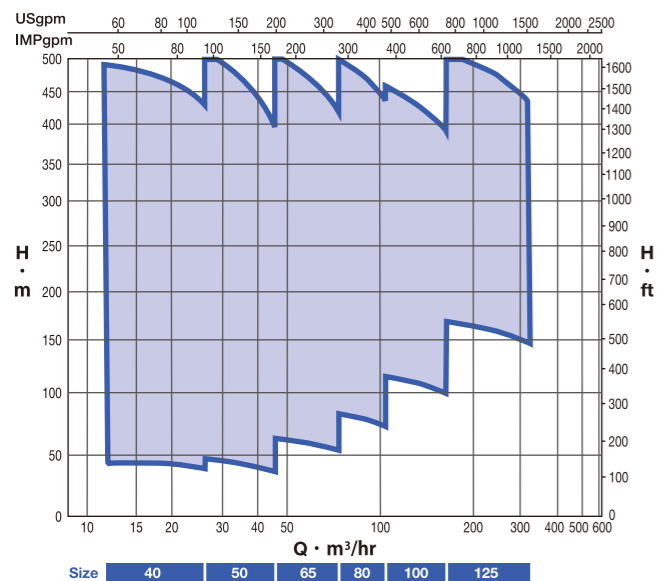

Performance Range

■ MMK, MML
 □ MMK-E, MML-E

50Hz-2P (3,000min⁻¹)

50Hz-4P (1,500min⁻¹)

60Hz-2P (3,600min⁻¹)

60Hz-4P (1,800min⁻¹)

MMK MML

Horizontal Multistage Ring Section Pump